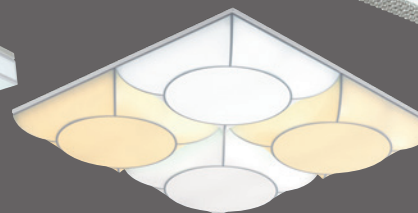

비니스 주방등 LED 60W / 50W / 30W

- W170×D1235×H65 / 60W
- W170×D990×H65 / 50W
- W170×D640×H65 / 30W

벌집 거실등 LED 210W

- W1160×D1160×H120
- LED 210W (혼합)
- Varisol

큐브 거실등 LED 200W

- W1000×D1000×H100
- LED 200W (혼합/주광색/전구색)
- Varisol